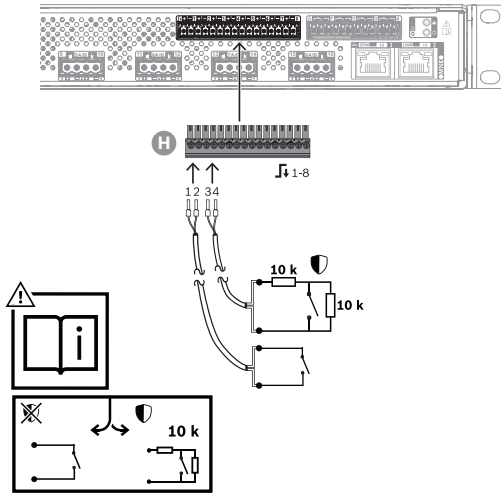

1 |

2 |

3 |

4 |

5 |

6 |

7 |

8 |

Router amplifier, 600W 16-zone PRA-AR616

en Quick installation guide

Electro Voice Dynacord B.V.

Achtseweg Zuid 173

5651 GW Eindhoven

Netherlands

www.keenfinity-group.com

© Electro Voice Dynacord 2026