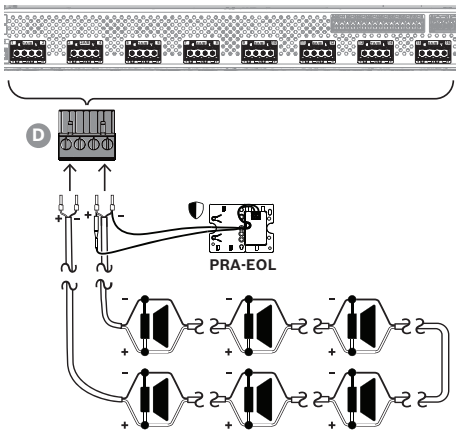

1 |

2 |

3 |

4 |

5 |

6 |

7 |

8 |

Router amplifier, 600W 16-zone PRA-AR616

en Quick installation guide

Electro Voice Dynacord B.V.

Achtseweg Zuid 173

5651 GW Eindhoven

Netherlands

www.keenfinity-group.com

© Electro Voice Dynacord 2026