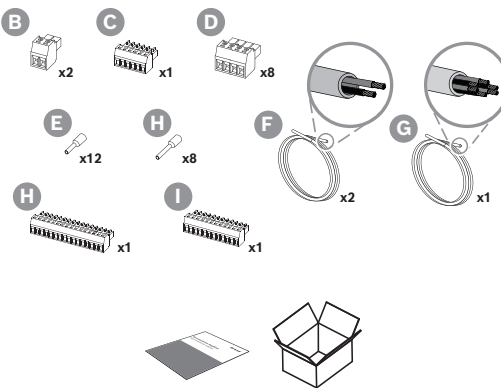

1 |

2 |

3 |

4 |

5 |

6 |

7 |

8 |

Router amplifier, 600W 16-zone PRA-AR616

en Quick installation guide

Electro Voice Dynacord B.V.

Achtseweg Zuid 173

5651 GW Eindhoven

Netherlands

www.keenfinity-group.com

© Electro Voice Dynacord 2026