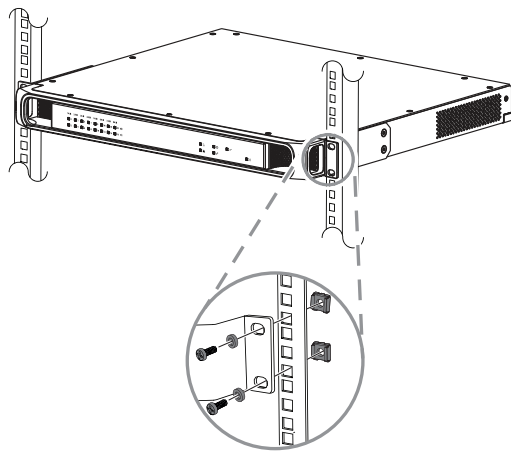

1 |

2 |

3 |

4 |

5 |

6 |

7 |

8 |

Router amplifier, 600W 16-zone PRA-AR616

en Quick installation guide

Electro Voice Dynacord B.V.

Achtseweg Zuid 173

5651 GW Eindhoven

Netherlands

www.keenfinity-group.com

© Electro Voice Dynacord 2026