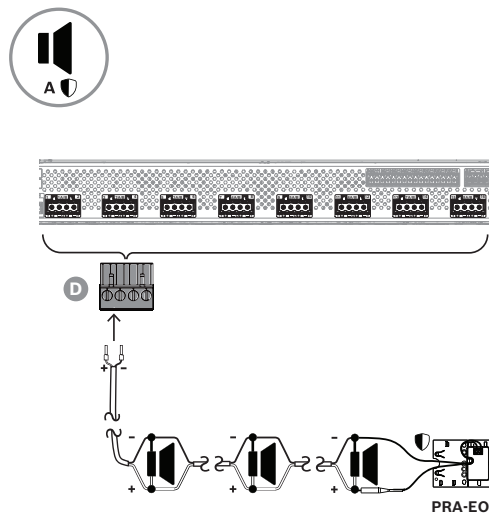

1 |

2 |

3 |

4 |

5 |

6 |

7 |

8 |

Router amplifier, 600W 16-zone PRA-AR616

en Quick installation guide

Electro Voice Dynacord B.V.

Achtseweg Zuid 173

5651 GW Eindhoven

Netherlands

www.keenfinity-group.com

© Electro Voice Dynacord 2026