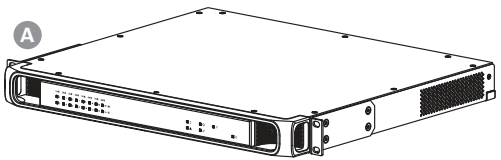

1 |

2 |

3 |

4 |

5 |

6 |

7 |

8 |

Router amplifier, 600W 16-zone PRA-AR616

en Quick installation guide

Electro Voice Dynacord B.V.

Achtseweg Zuid 173

5651 GW Eindhoven

Netherlands

www.keenfinity-group.com

© Electro Voice Dynacord 2026