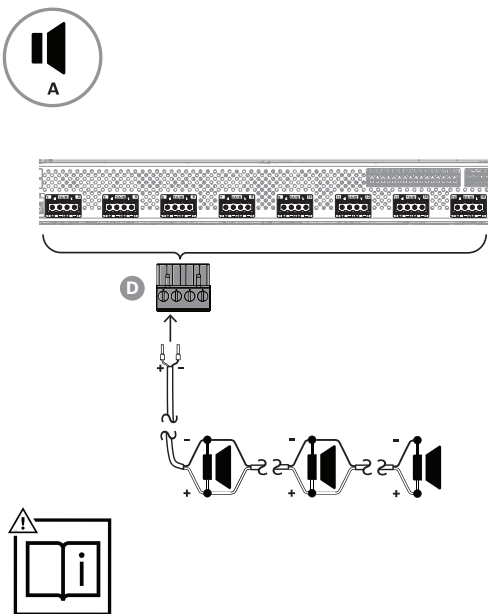

1 |

2 |

3 |

4 |

5 |

6 |

7 |

8 |

Router amplifier, 600W 16-zone PRA-AR616

en Quick installation guide

Electro Voice Dynacord B.V.

Achtseweg Zuid 173

5651 GW Eindhoven

Netherlands

www.keenfinity-group.com

© Electro Voice Dynacord 2026