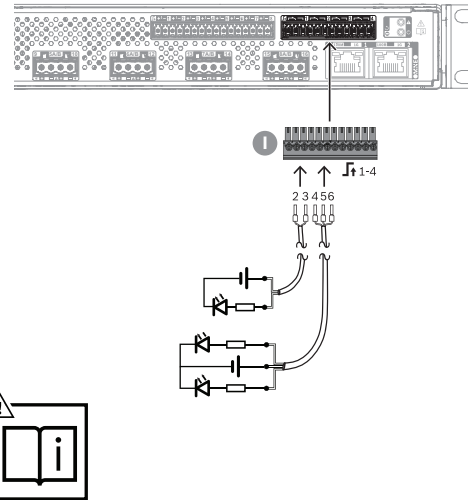

1 |

2 |

3 |

4 |

5 |

6 |

7 |

8 |

Router amplifier, 600W 16-zone PRA-AR616

en Quick installation guide

Electro Voice Dynacord B.V.

Achtseweg Zuid 173

5651 GW Eindhoven

Netherlands

www.keenfinity-group.com

© Electro Voice Dynacord 2026