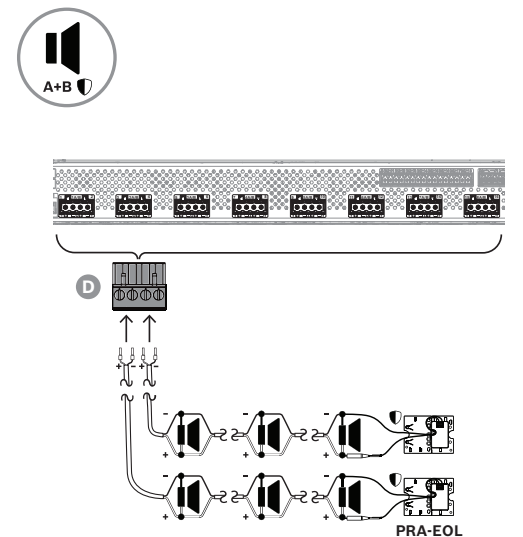

1 |

2 |

3 |

4 |

5 |

6 |

7 |

8 |

Router amplifier, 600W 16-zone PRA-AR616

en Quick installation guide

Electro Voice Dynacord B.V.

Achtseweg Zuid 173

5651 GW Eindhoven

Netherlands

www.keenfinity-group.com

© Electro Voice Dynacord 2026